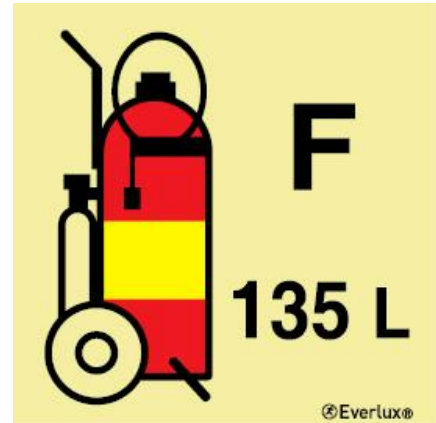

ARTICLE

135L Foam Wheeled fire extinguisher (FCP) - 150x150 - Photolum. rigid plast.

Number: KT-9113PK

SPECIFICATIONS

Measurements: 150 (l) x 150 (w) x 1,2 (h) mm

Weight: 0,04 kg

Made in: Portugal

HS Code: 39269097