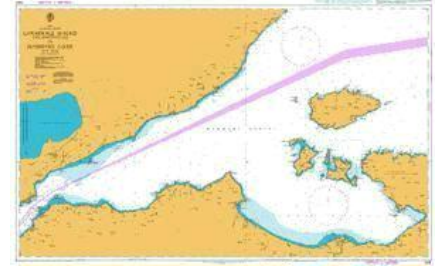

ARTICLE

BA 1004 - Canakkale Bogazi to Marmara Adasi

Number: 1004

IMPA number: 370816

SPECIFICATIONS

Measurements: 841 (l) x 1189 (w) x 1 (h) mm

Weight: 0,10 kg

Made in: Netherlands

HS Code: 49059900

DESCRIPTION

BA 1004 - Canakkale Bogazi (The Dardanelles) to Marmara Adasi