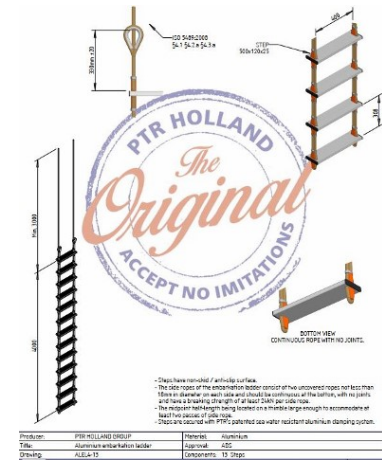

ARTICLE

Embarkation Ladder aluminium - 4 mtr - 13 steps

Number: 3.01.0431

IMPA number: 232052

SPECIFICATIONS

Measurements: 4000 (l) x 600 (w) mm

Made in: Netherlands

HS Code: 76109000

DESCRIPTION

Embarkation ladder aluminium, 13 steps, 4 meter

SPARE PARTS / COMPLEMENTARY GOODS

3.01.0497 Bow Shackle 4¾ Ton - Yellow Pin