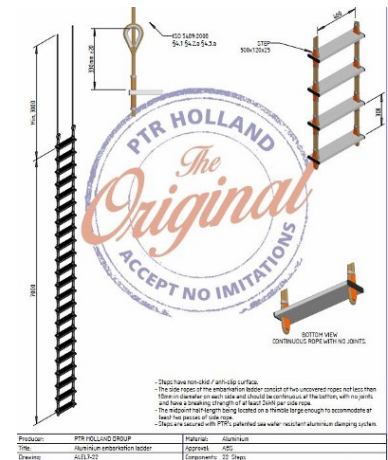

ARTICLE

Embarkation Ladder aluminium - 7 mtr - 22 steps

Number: 3.01.0432

IMPA number: 232052

SPECIFICATIONS

Measurements: 7000 (l) x 600 (w) x 800 (h) mm

Made in: Netherlands

HS Code: 76109000

DESCRIPTION

Embarkation ladder aluminium, 22 steps, 7 meter

SPARE PARTS / COMPLEMENTARY GOODS

3.01.0497 Bow Shackle 4¾ Ton - Yellow Pin